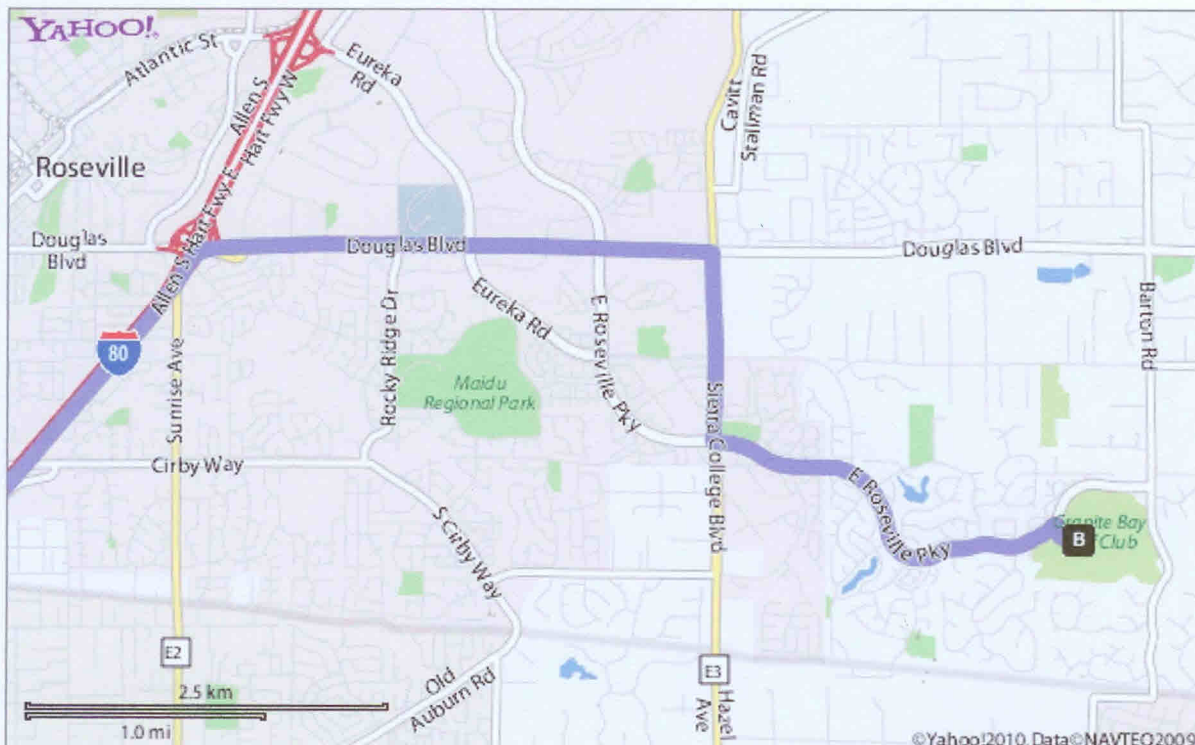

Directions to Granite Bay Golf Club (916) 791-7578

Total Time: 25 mins, Total Distance: 18.51 mi

	Distance
A 1. Start at I-80, SACRAMENTO going toward CAPITAL CITY FWY	go 12.96 mi
2. Take exit #103A/EAST DOUGLAS BLVD onto DOUGLAS BLVD	go 2.61 mi
3. Turn R on SIERRA COLLEGE BLVD(CR-E3 S)	go 0.88 mi
4. Turn L on E ROSEVILLE PKY	go 1.87 mi
5. Turn R on GOLF CLUB DR	go 0.13 mi
6. Turn L on GOLF CLUB DR	go 269 ft
B 7. Arrive at 9600 GOLF CLUB DR, GRANITE BAY, on the L	

Time: 25 mins, Distance: 18.51 mi

When using any driving directions or map, it's a good idea to do a reality check and make sure the road still exists, watch out for construction, and follow all traffic safety precautions. This is only to be used as an aid in planning.