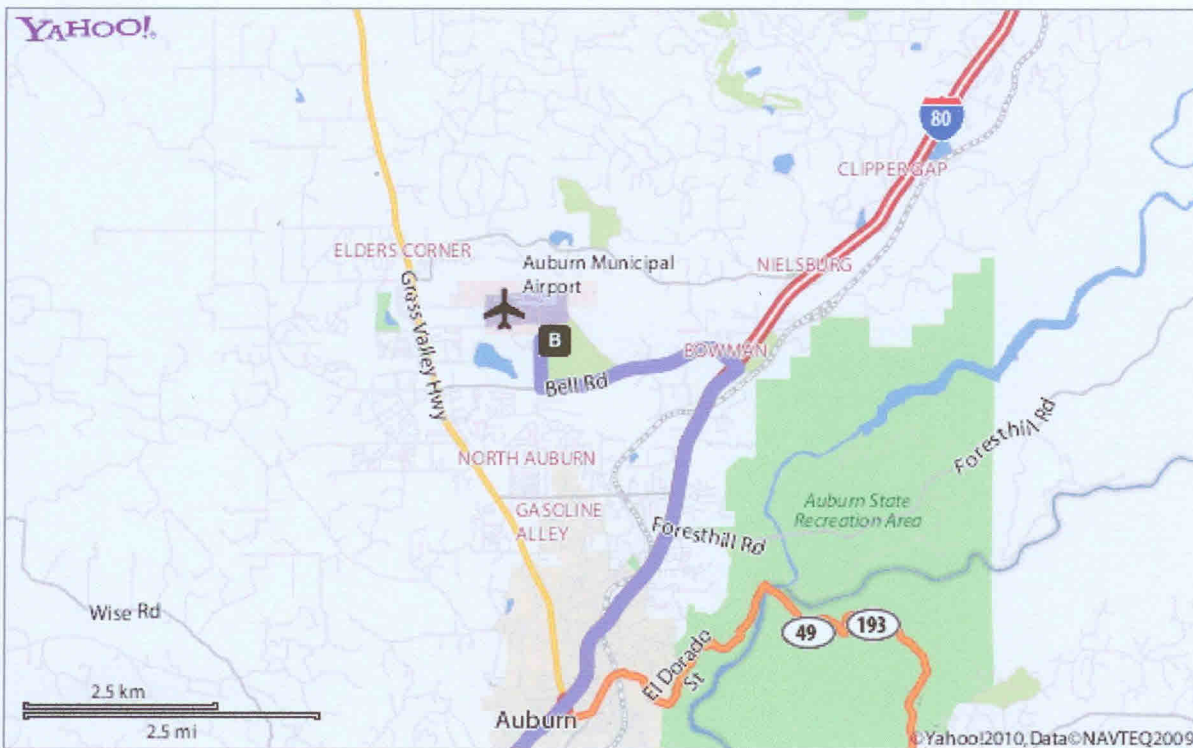

# Directions to Ridge Golf Club & Events Center (530) 888-7888

Total Time: 22 mins, Total Distance: 18.31 mi

Distance

<b>A</b>	1. Starting in ROCKLIN, CA on ROCKLIN RD go toward HIGH ST	go 0.73 mi
	2. Turn <b>L</b> to take ramp onto I-80 E toward RENO	go 14.84 mi
	3. Take exit #123/BELL RD	go 0.22 mi
	4. Turn <b>L</b> on BELL RD	go 1.94 mi
	5. Turn <b>R</b> on NEW AIRPORT RD	go 0.45 mi
	6. Turn <b>R</b> on GOLF COURSE RD	go 0.13 mi
<b>B</b>	7. Arrive at 2020 GOLF COURSE RD, AUBURN, on the <b>R</b>	

Time: 22 mins, Distance: 18.31 mi

When using any driving directions or map, it's a good idea to do a reality check and make sure the road still exists, watch out for construction, and follow all traffic safety precautions. This is only to be used as an aid in planning.